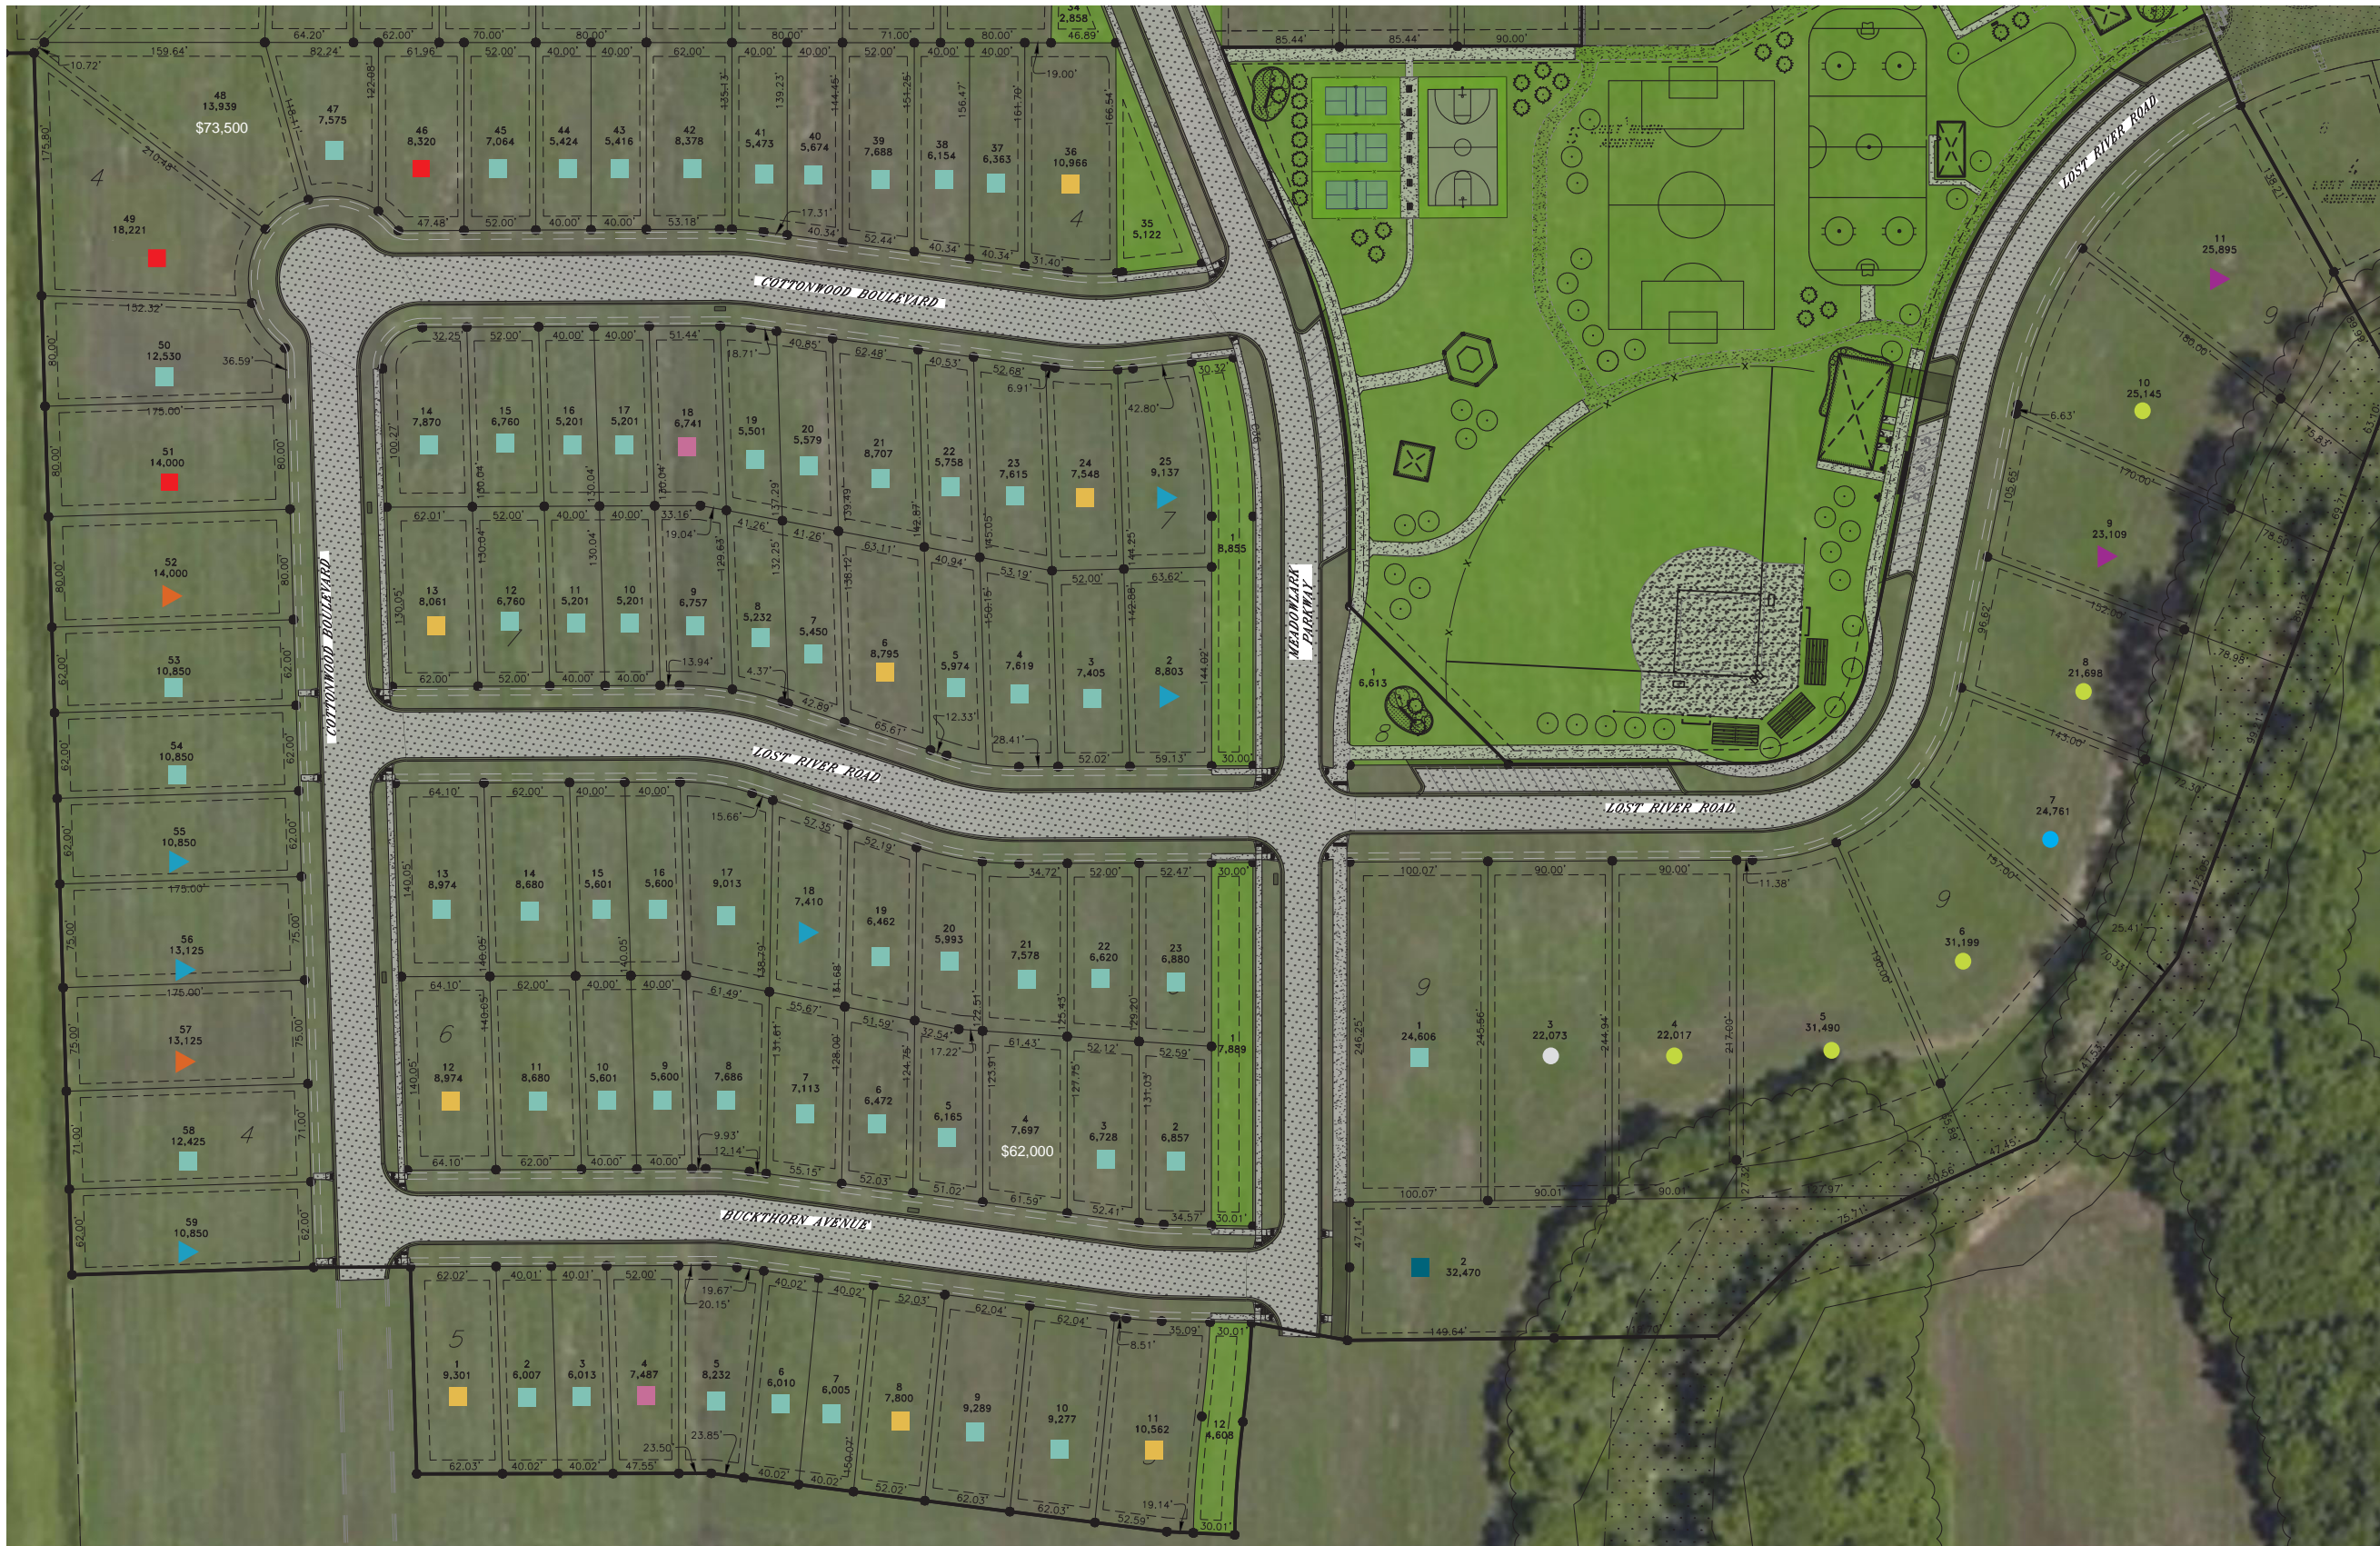

1. **BUILDERS:**
2. Build North
   - Carpenter Homes
   - Hawthorne Custom Homes
   - Heritage Homes
   - ISR Homes
   - Jordahl Custom Homes
   - Klein Custom Homes
   - Leibfried Custom Homes
   - Platinum Homes
   - SAP Custom Homes
   - Thomsen Homes
   - Sold