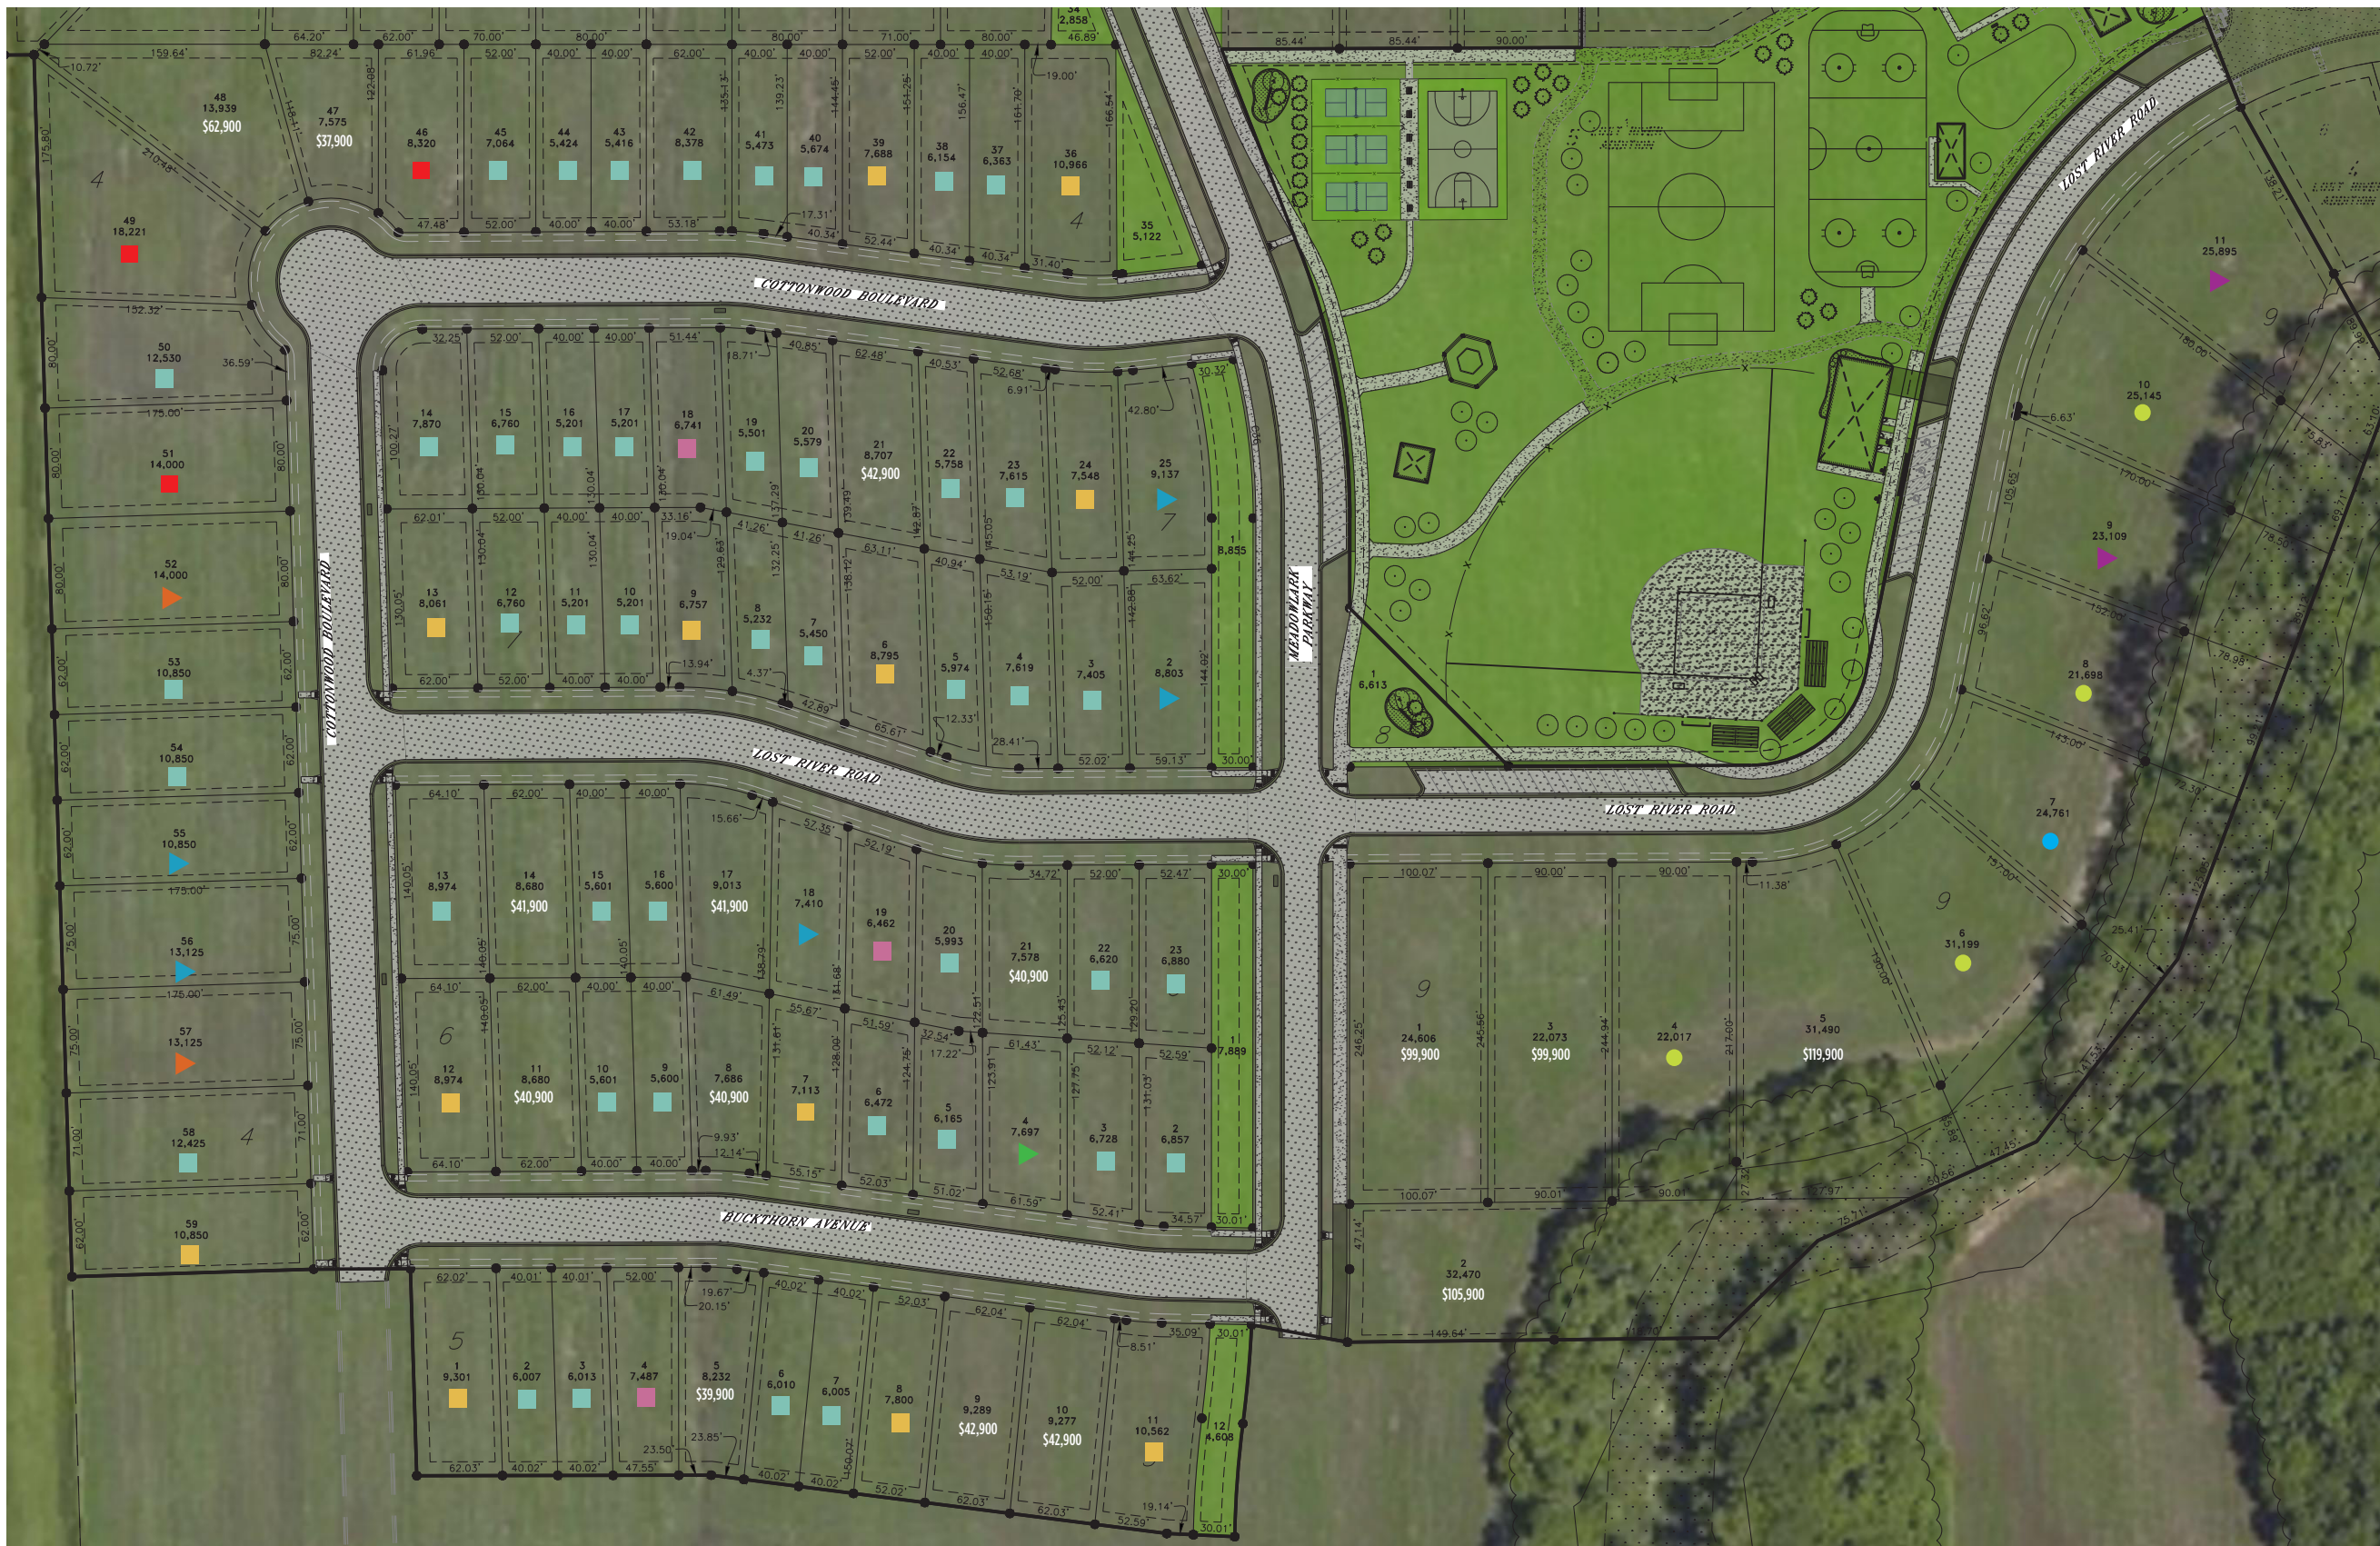

1. **BUILDERS:**
2. Build North
   - Hawthorne Custom Homes
   - Heritage Homes
   - ISR Homes
   - Jordahl Custom Homes
   - Klein Custom Homes
   - Leibfried Custom Homes
   - SAP Custom Homes
   - Thomsen Homes
   - Sold

Lost River

5TH ADDITION • HORACE, ND • lostriverdevelopment.com
FOR MORE INFORMATION CALL JACK DWYER AT 701.235.2040