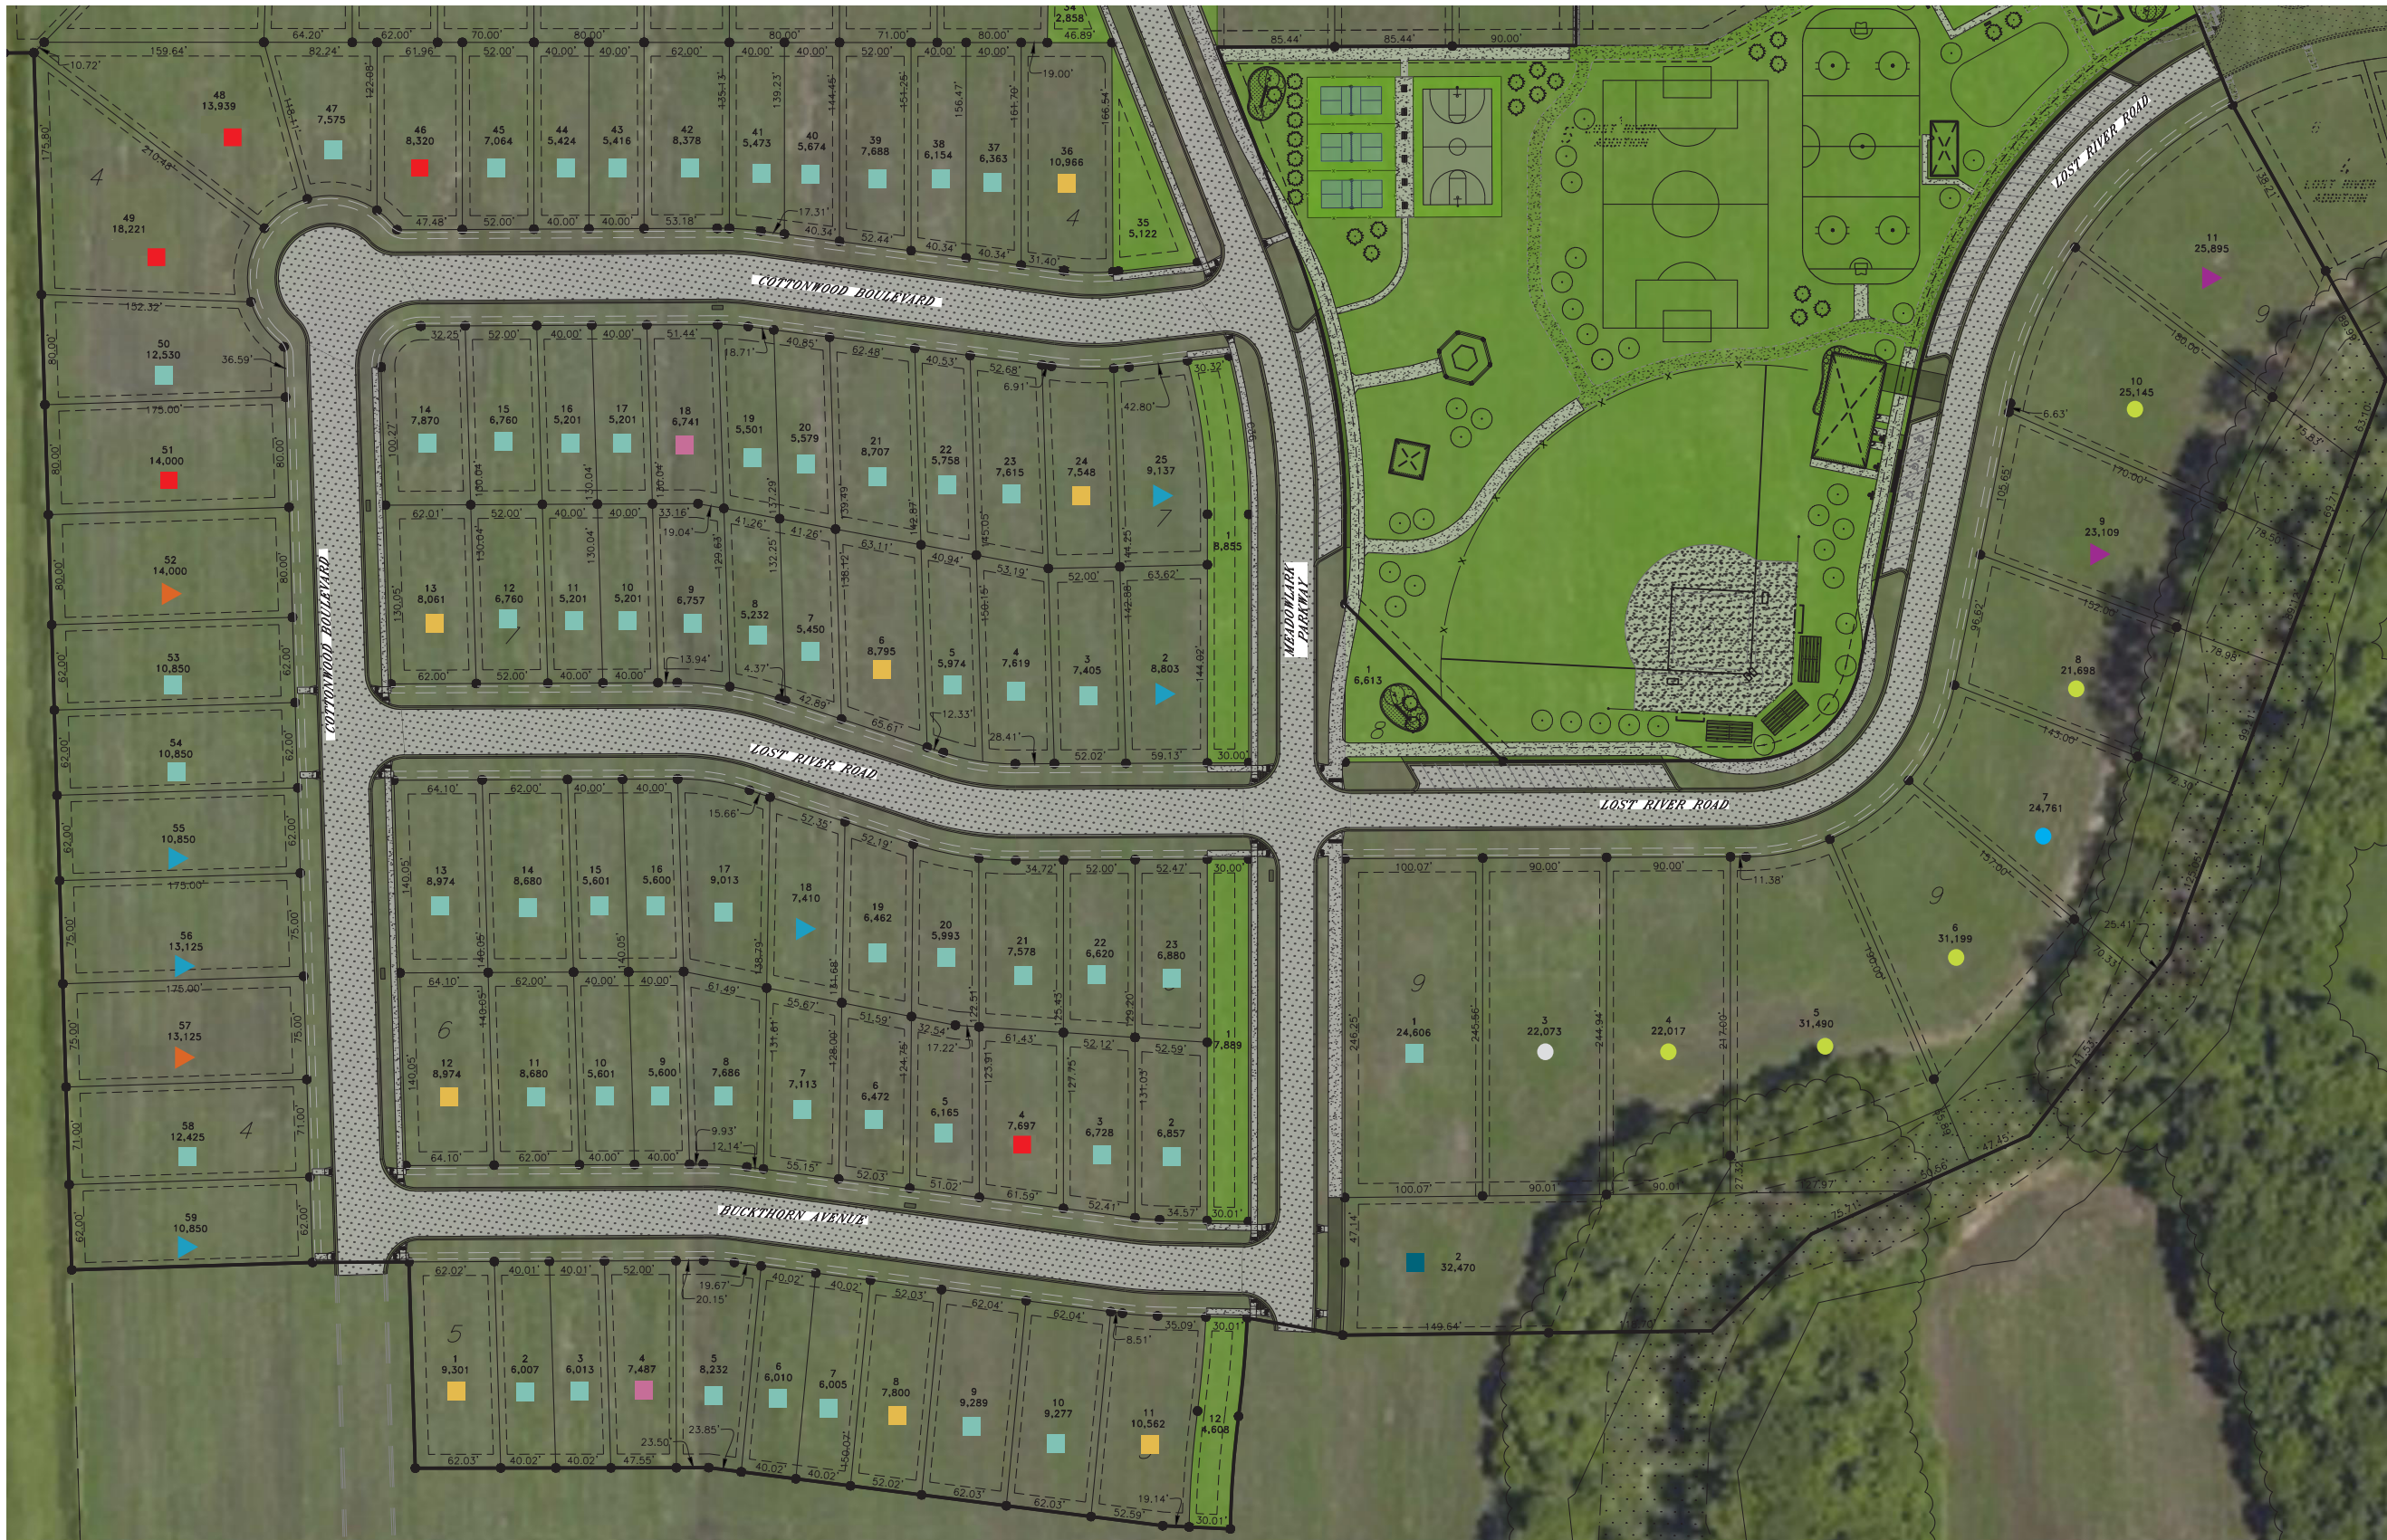

1. **BUILDERS:**
2. Build North
   - Carpenter Homes
   - Hawthorne Custom Homes
   - Heritage Homes
   - ISR Homes
   - Jordahl Custom Homes
   - Klein Custom Homes
   - Leibfried Custom Homes
   - Platinum Homes
   - SAP Custom Homes
   - Thomsen Homes
   - Sold